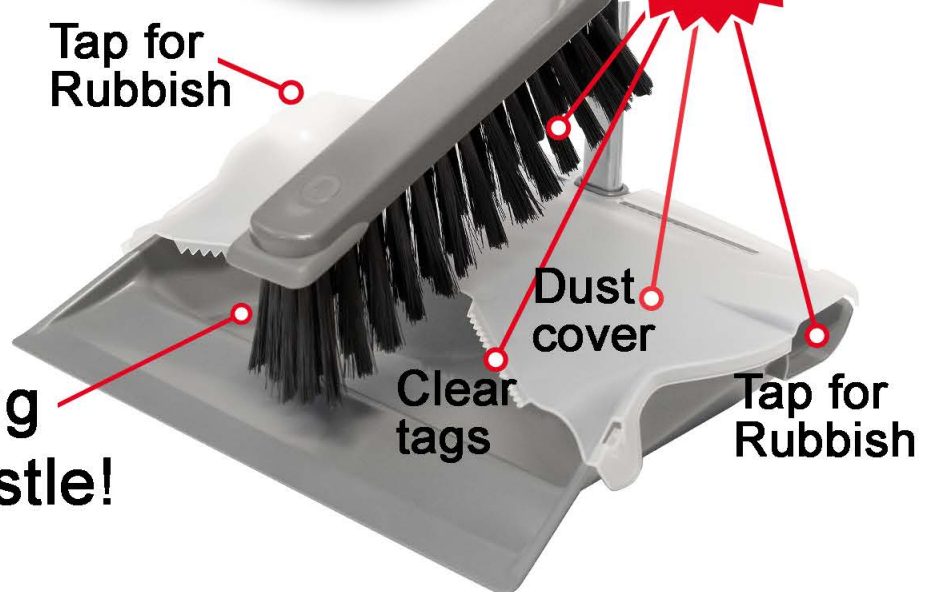

Dust clean set *plastic*

NEW!

Smart packaging

Hook for hanging

Logistics solution

NEW!

Tap for Rubbish

Now with long lasting quality bristle!

Dust cover

Clear tags

Tap for Rubbish

- Color: Mixed color
- Material 1: Polypropen
- Material 2: Polyester PBT
- Material 3: Handle aluminium
- Material 4: Dustpan plastic
- Environmental facts: Recyclable