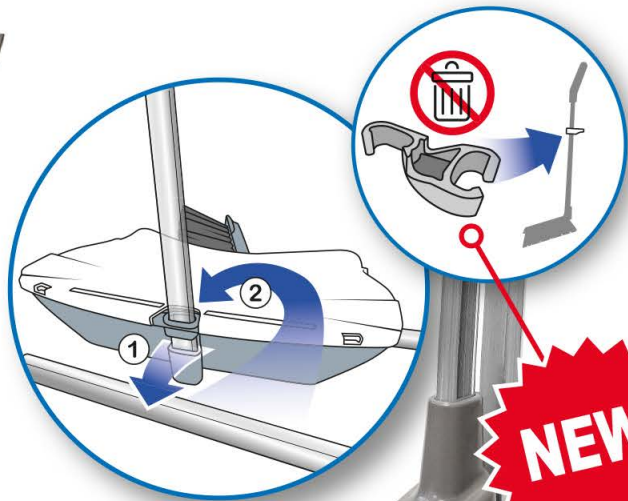

Dust clean set *plastic*

NEW!

Smart packaging

Hook for hanging

Logistics solution

NEW!

Tap for Rubbish

Now with long lasting quality bristle!